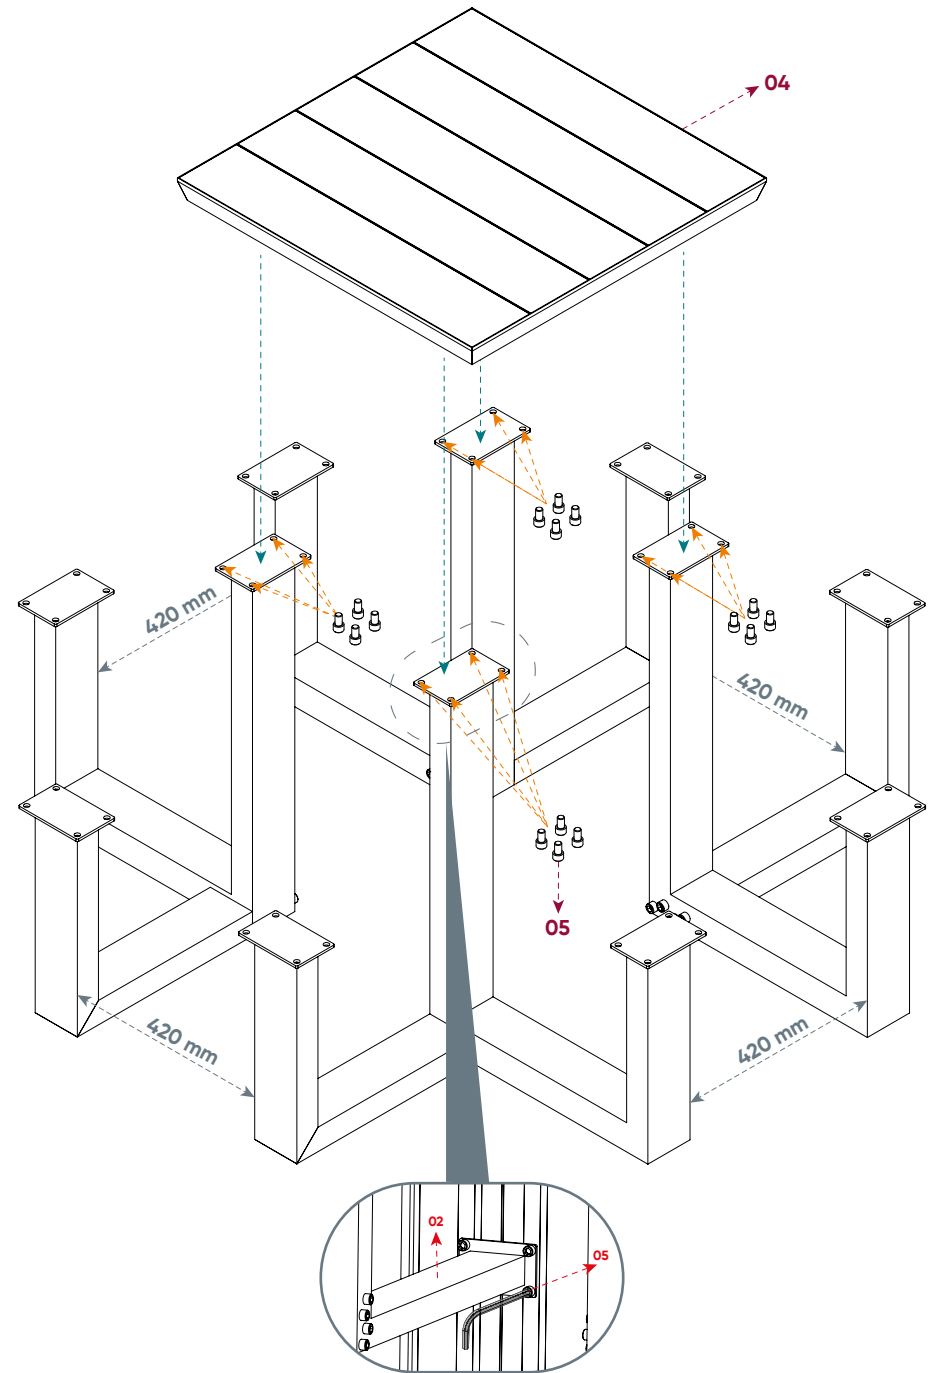

2. Assembly Stages

Please do not damage the surface when opening the packaging.