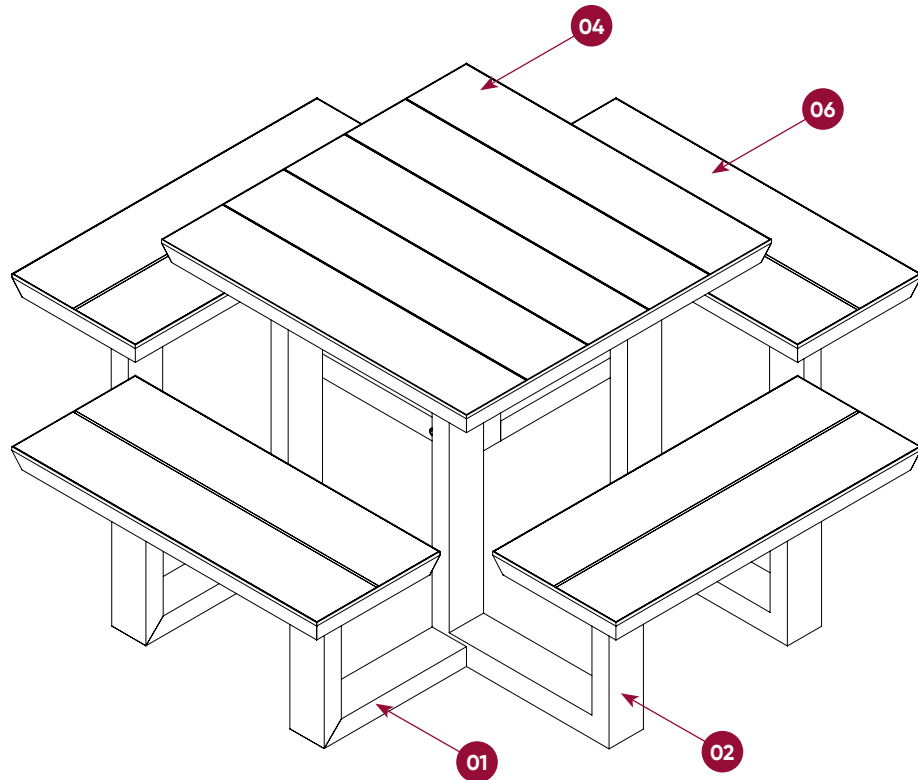

Aluminium Square Picnic Table Installation Manual

1. Technical Description

1.1. Product Overview

Below are all parts of the system:

Aluminium Picnic Table Components

- 01. L Leg Connection Profile
- 02. U Leg Profile

- 04. Square Table Top
- 06. Square Table Seats

1.2. Components

All system parts that can be included in **The Grats' ALUMINIUM PICNIC TABLE** delivery scope are shown below.

- 01. L Leg Connection Profile (x4)
- 02. U Leg Profile (x4)
- 03. M12x120 Hex Socket Allen Bolt (x16)
- 04. Square Table Top (x1)
- 05. M12x20 Hex Socket Allen Bolt (x48)
- 06. Square Table Seats (x4)