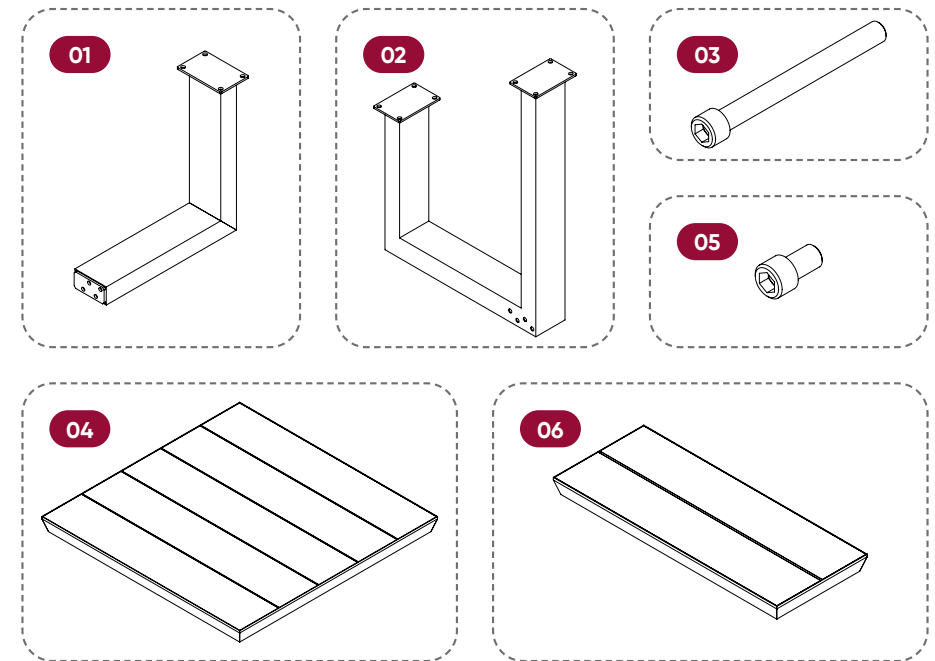

Aluminium Square Picnic Table Installation Manual

1. Technical Description

1.1. Product Overview

Below are all parts of the system:

Aluminium Picnic Table Components

- 01. L Leg Connection Profile
- 02. U Leg Profile

- 04. Square Table Top
- 06. Square Table Seats

1.2. Components

All system parts that can be included in **The Grats' ALUMINIUM PICNIC TABLE** delivery scope are shown below.

- 01. L Leg Connection Profile (x4)
- 02. U Leg Profile (x4)
- 03. M12x120 Hex Socket Allen Bolt (x16)
- 04. Square Table Top (x1)
- 05. M12x20 Hex Socket Allen Bolt (x48)
- 06. Square Table Seats (x4)