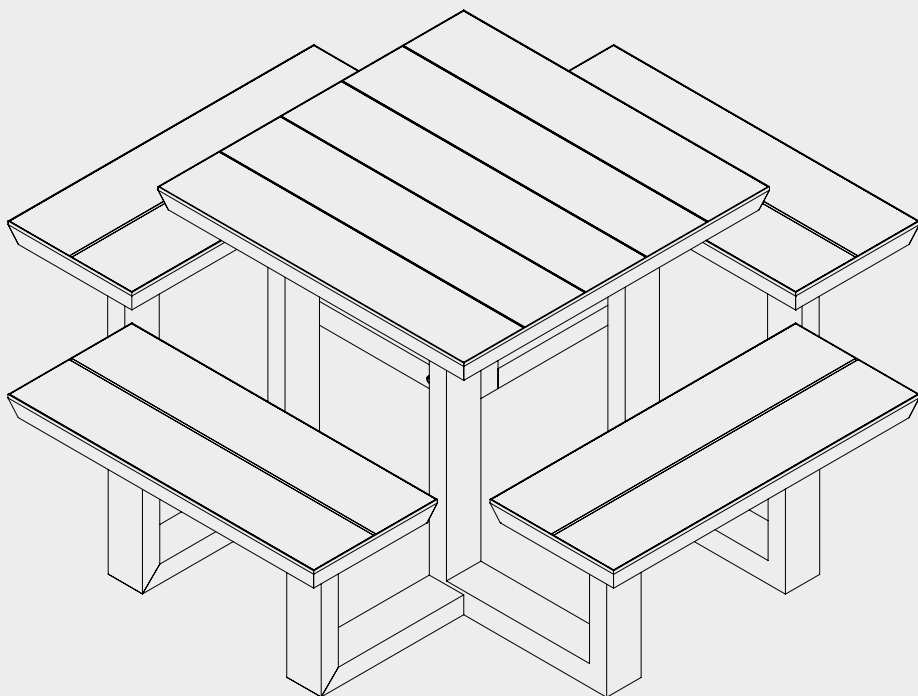

PatioSphere.com