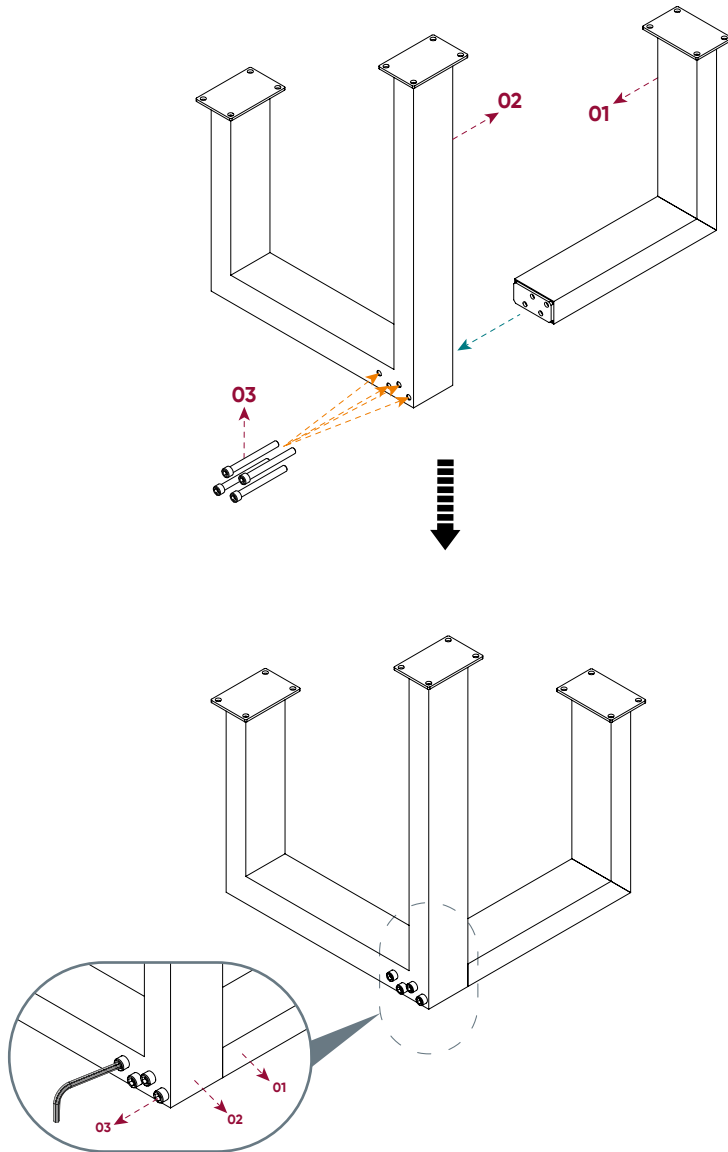

2. Assembly Stages

Please do not damage the surface when opening the packaging.