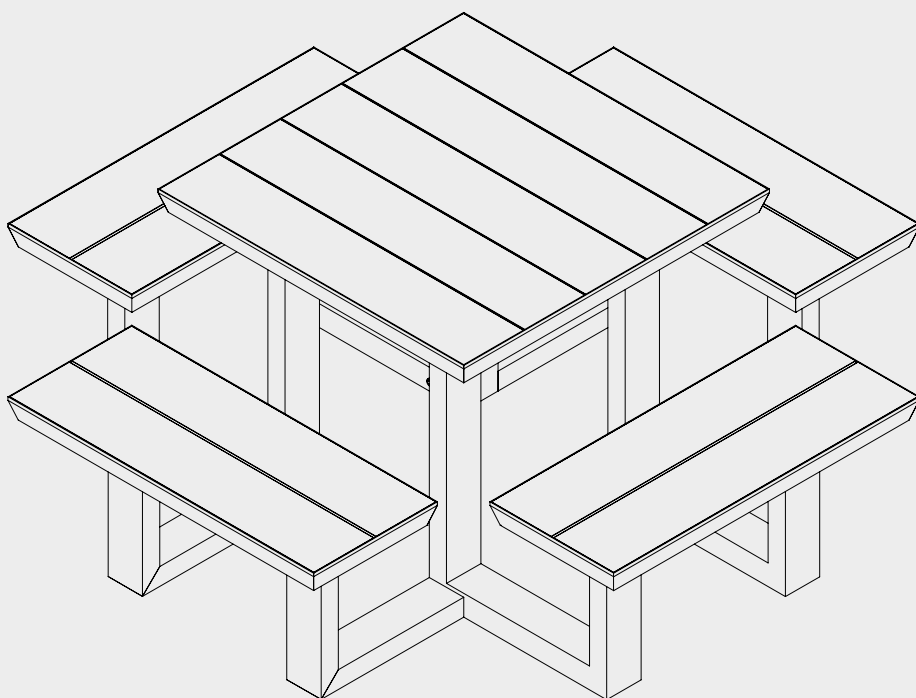

THE GRATS

HOME & GARDEN

Aluminium Square Picnic Table Installation Manual

1. Technical Description

1.1. Product Overview

Below are all parts of the system:

Aluminium Picnic Table Components

- 01. L Leg Connection Profile
- 02. U Leg Profile

- 04. Square Table Top
- 06. Square Table Seats

1.2. Components

All system parts that can be included in **The Grats' ALUMINIUM PICNIC TABLE** delivery scope are shown below.

- 01. L Leg Connection Profile (x4)
- 02. U Leg Profile (x4)
- 03. M12x120 Hex Socket Allen Bolt (x16)
- 04. Square Table Top (x1)
- 05. M12x20 Hex Socket Allen Bolt (x48)
- 06. Square Table Seats (x4)