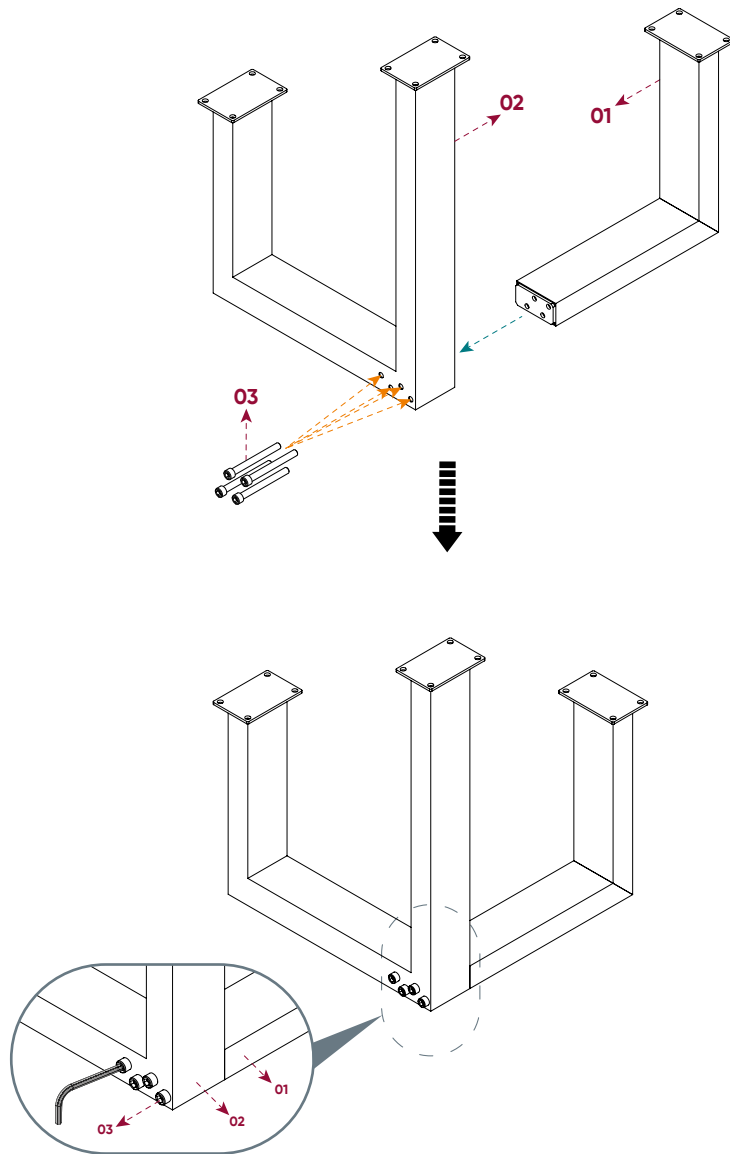

2. Assembly Stages

Please do not damage the surface when opening the packaging.