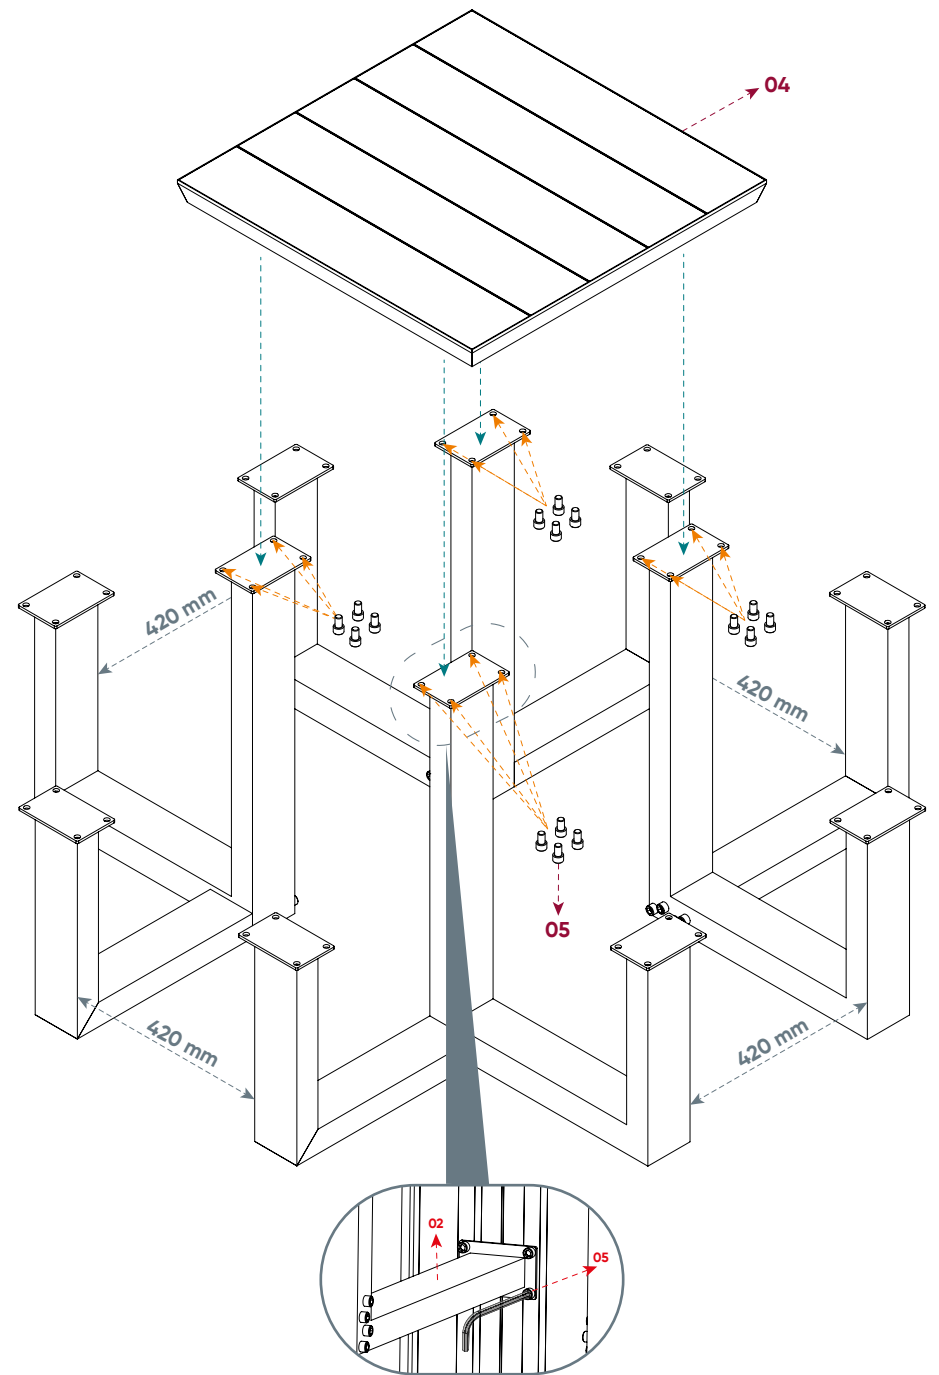

2. Assembly Stages

Please do not damage the surface when opening the packaging.