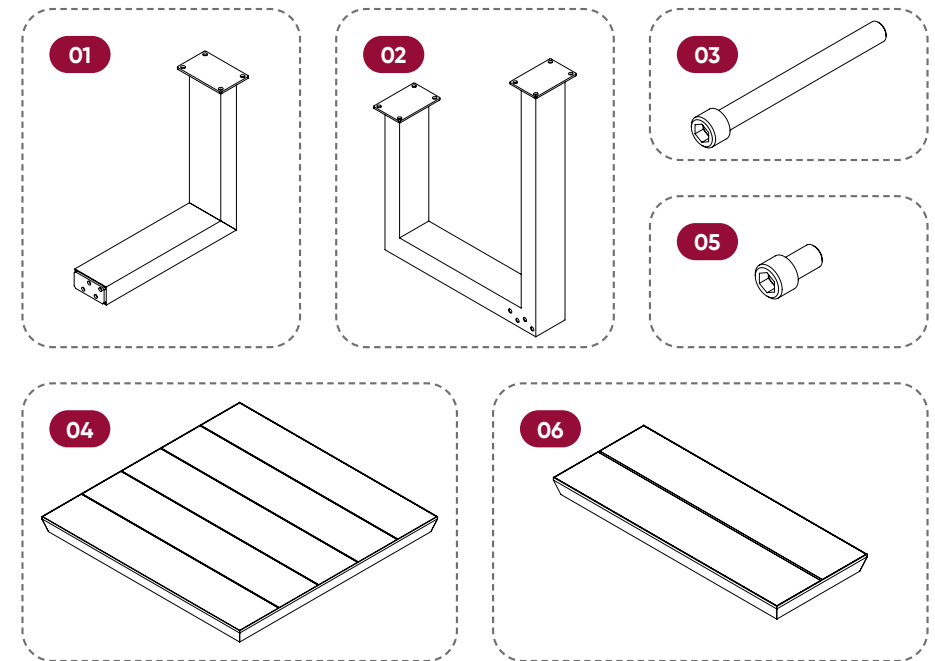

THE GRATS

HOME & GARDEN

Aluminium Square Picnic Table Installation Manual

1. Technical Description

1.1. Product Overview

Below are all parts of the system:

Aluminium Picnic Table Components

- 01. L Leg Connection Profile
- 02. U Leg Profile

- 04. Square Table Top
- 06. Square Table Seats

1.2. Components

All system parts that can be included in **The Grats' ALUMINIUM PICNIC TABLE** delivery scope are shown below.

- 01. L Leg Connection Profile (x4)
- 02. U Leg Profile (x4)
- 03. M12x120 Hex Socket Allen Bolt (x16)
- 04. Square Table Top (x1)
- 05. M12x20 Hex Socket Allen Bolt (x48)
- 06. Square Table Seats (x4)