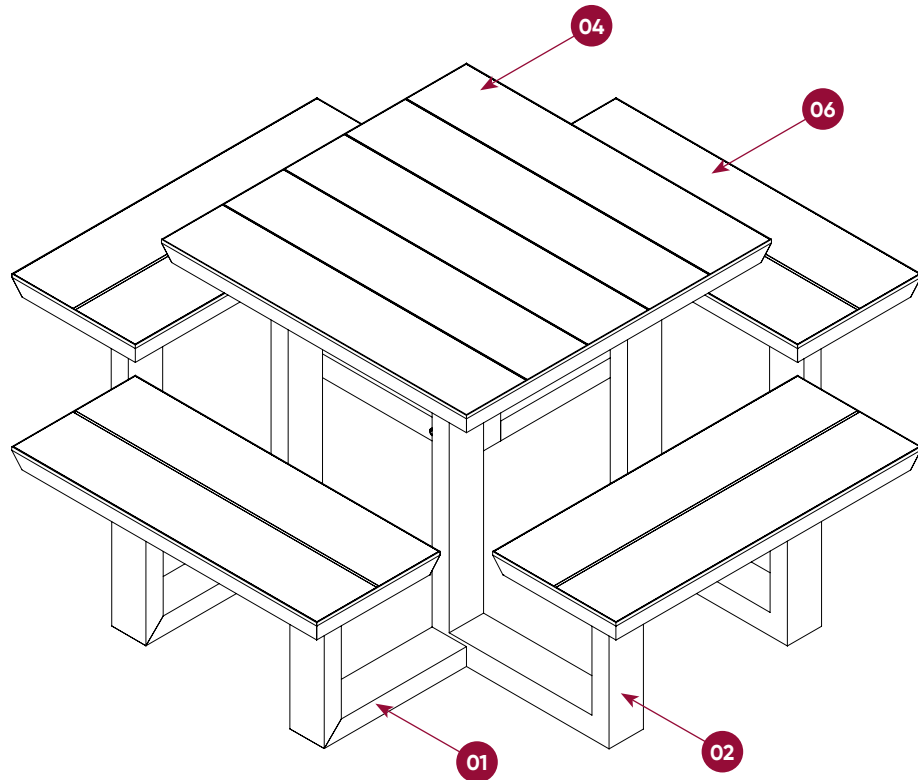

THE GRATS

HOME & GARDEN

Aluminium Square Picnic Table Installation Manual

1. Technical Description

1.1. Product Overview

Below are all parts of the system:

Aluminium Picnic Table Components

- 01. L Leg Connection Profile
- 02. U Leg Profile

- 04. Square Table Top
- 06. Square Table Seats

1.2. Components

All system parts that can be included in **The Grats' ALUMINIUM PICNIC TABLE** delivery scope are shown below.

- 01. L Leg Connection Profile (x4)
- 02. U Leg Profile (x4)
- 03. M12x120 Hex Socket Allen Bolt (x16)
- 04. Square Table Top (x1)
- 05. M12x20 Hex Socket Allen Bolt (x48)
- 06. Square Table Seats (x4)