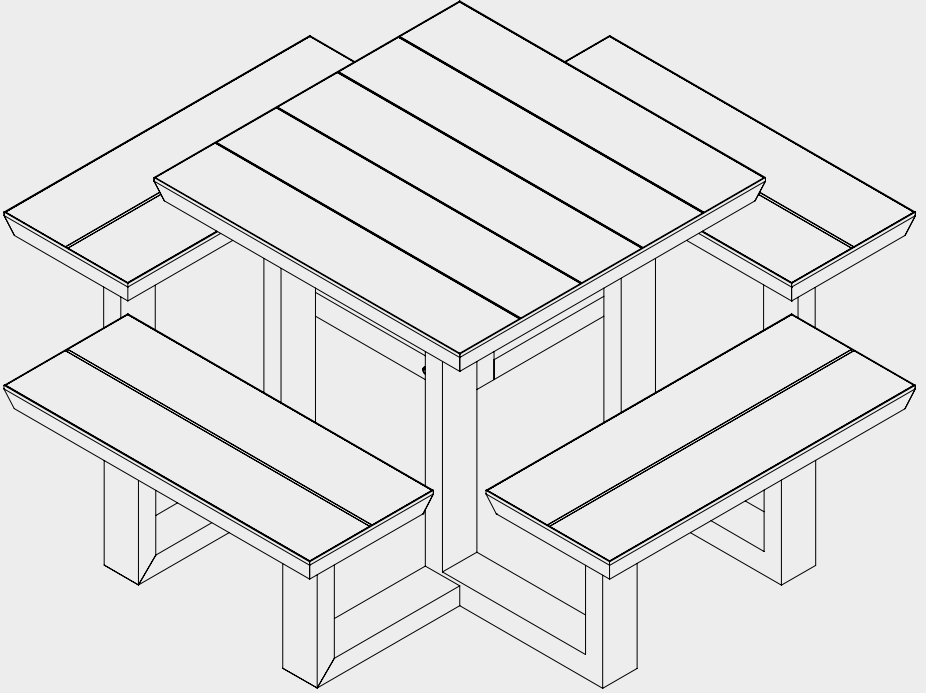

THE GRATS

HOME & GARDEN

The GRATS

Organize Sanayi Bölgesi 17. Cadde No: 2/1 MELIKGAZI / KAYSERİ / TURKEY

P: +90 (352) 321 36 36 - F: +90 (352) 321 36 39

info@thegrats.co - www.thegrats.co